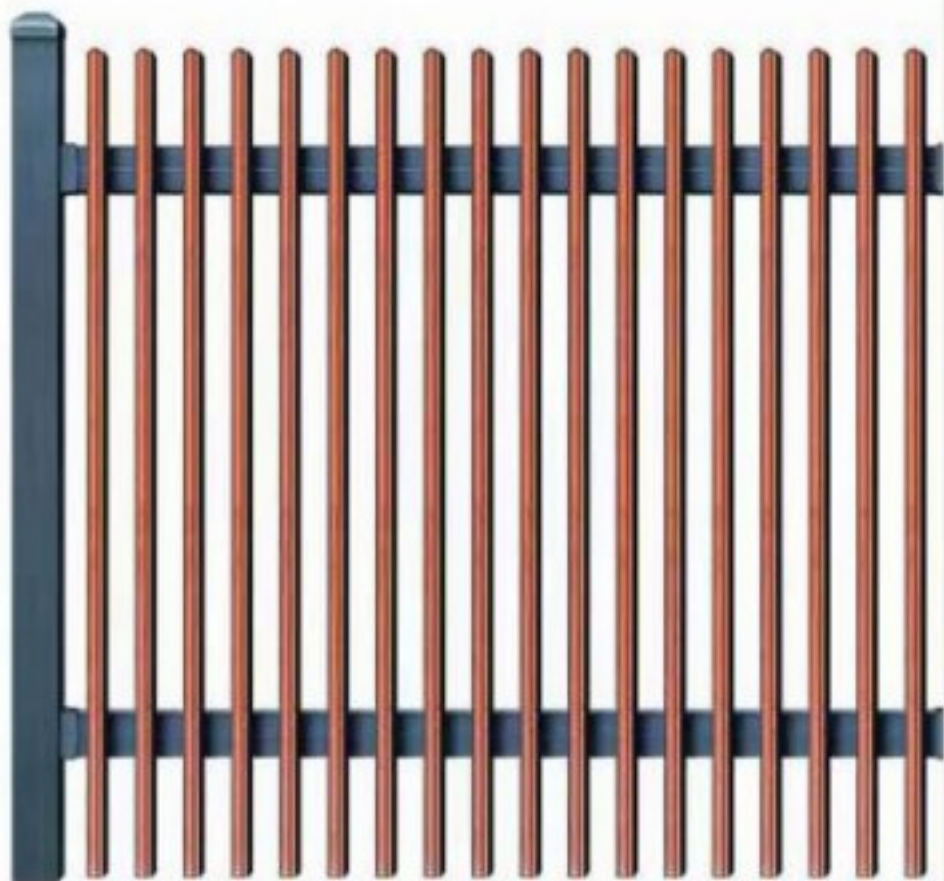

aluminium assemble railing From <http://www.onew-metal.com/>

aluminium assemble railing

Onew Metal has a nice selection of estate Aluminium Railing and handrail available in a variety of colors. We can provide you Aluminium Railing and handrail of most any size or build a custom estate Railing based on your unique design. Our in-house fabrication team features some best welders in the market. Whether you're working with a designer or architect, Onew Metal can find, design or build the estate Railing you need. Have us build a custom estate Railings based on your design

aluminium easy installation railings

Description:6063 aluminium custom made

Specification:as per design

MOQ:1 Piece

Loading port:Guangzhou or Foshan

Onew metal **aluminium easy installation railings**?painting and welding free,assembly-type aluminum railings and fence, new structure, fast assembly, improve work efficiency, much save your time!