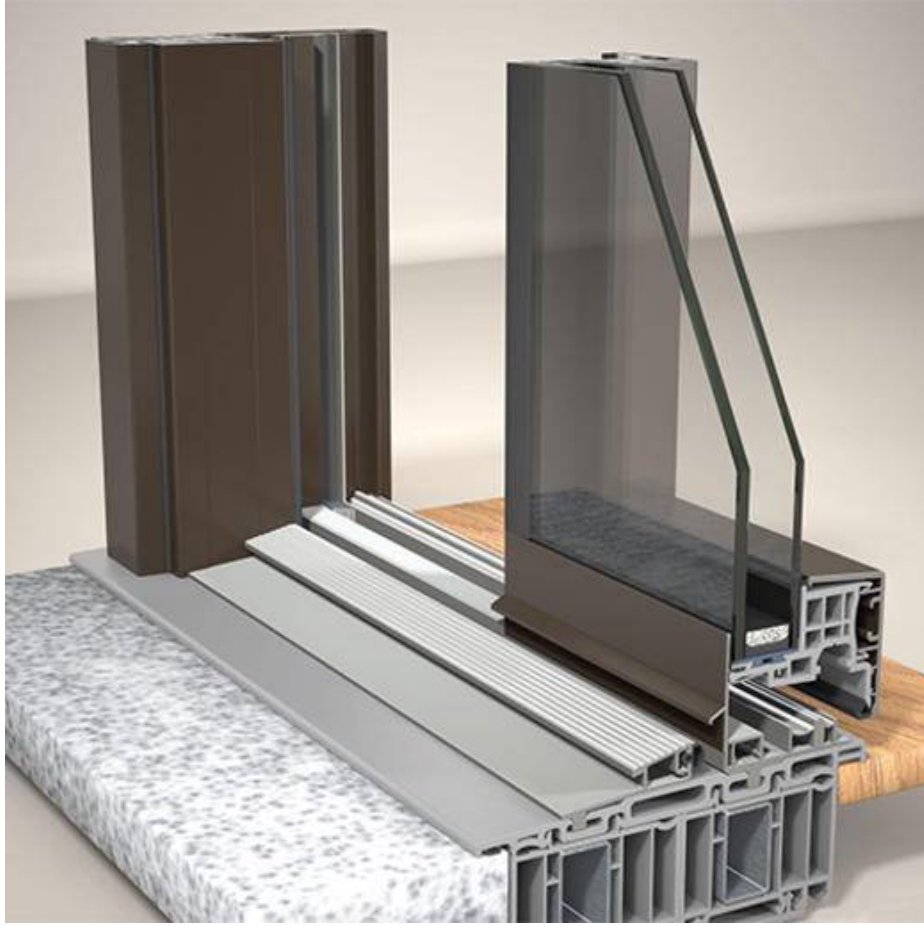

Aluminium Extrusion

onew metal

onew-metal.com