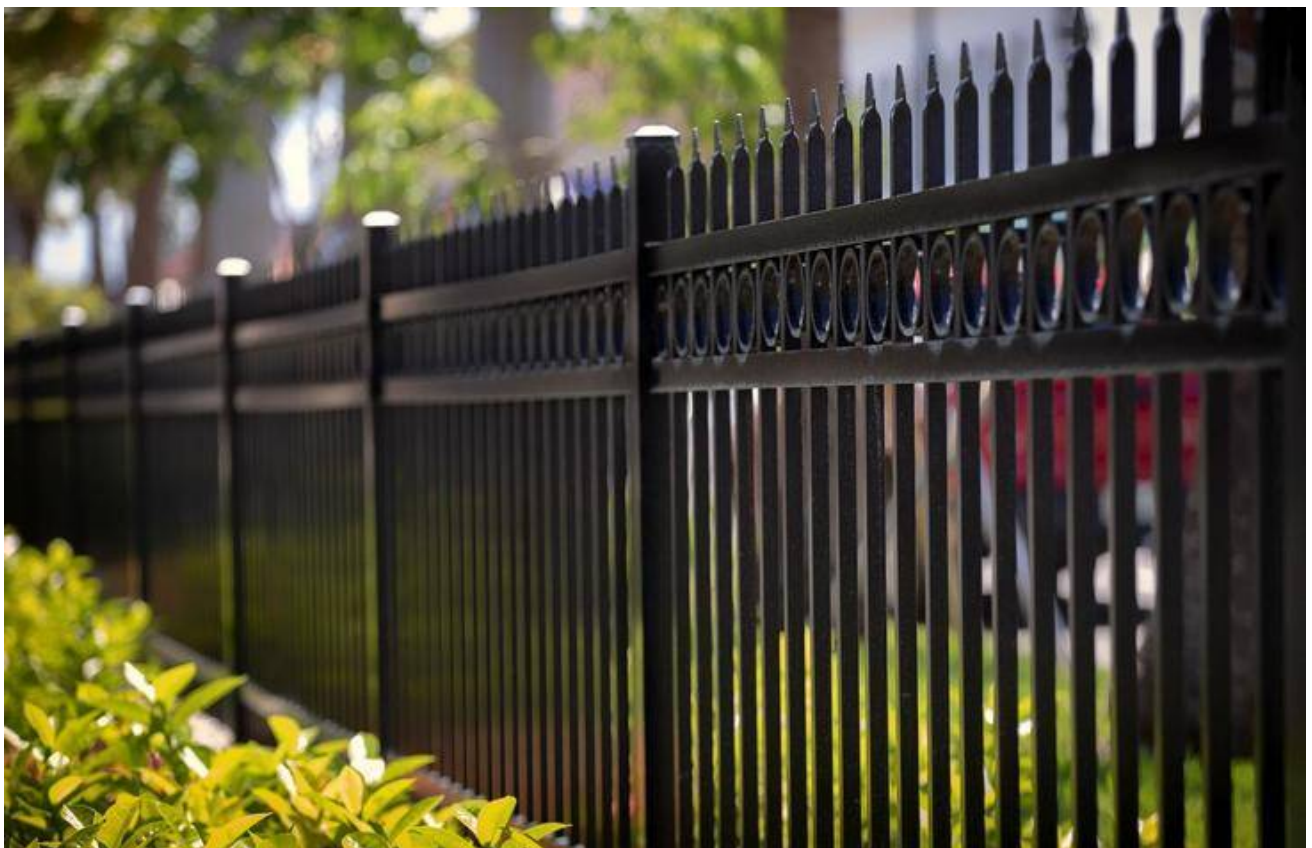

Specification: as per design

MOQ: 1 Piece

Loading port: Guangzhou or Foshan

Aluminium Railing and Handrail

Aluminium Railing

Aluminium Handrail

简单 / 别致

SIMPLE AND UNIQUE LIFE