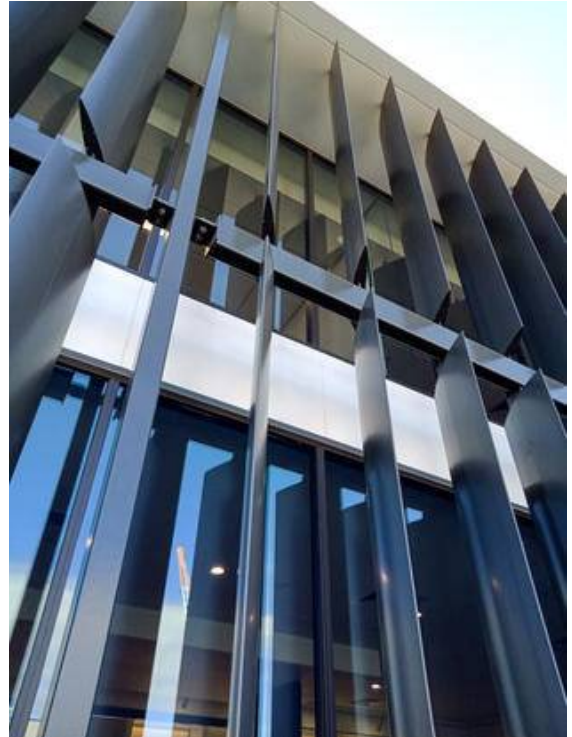

Aluminium Pergola and Louver